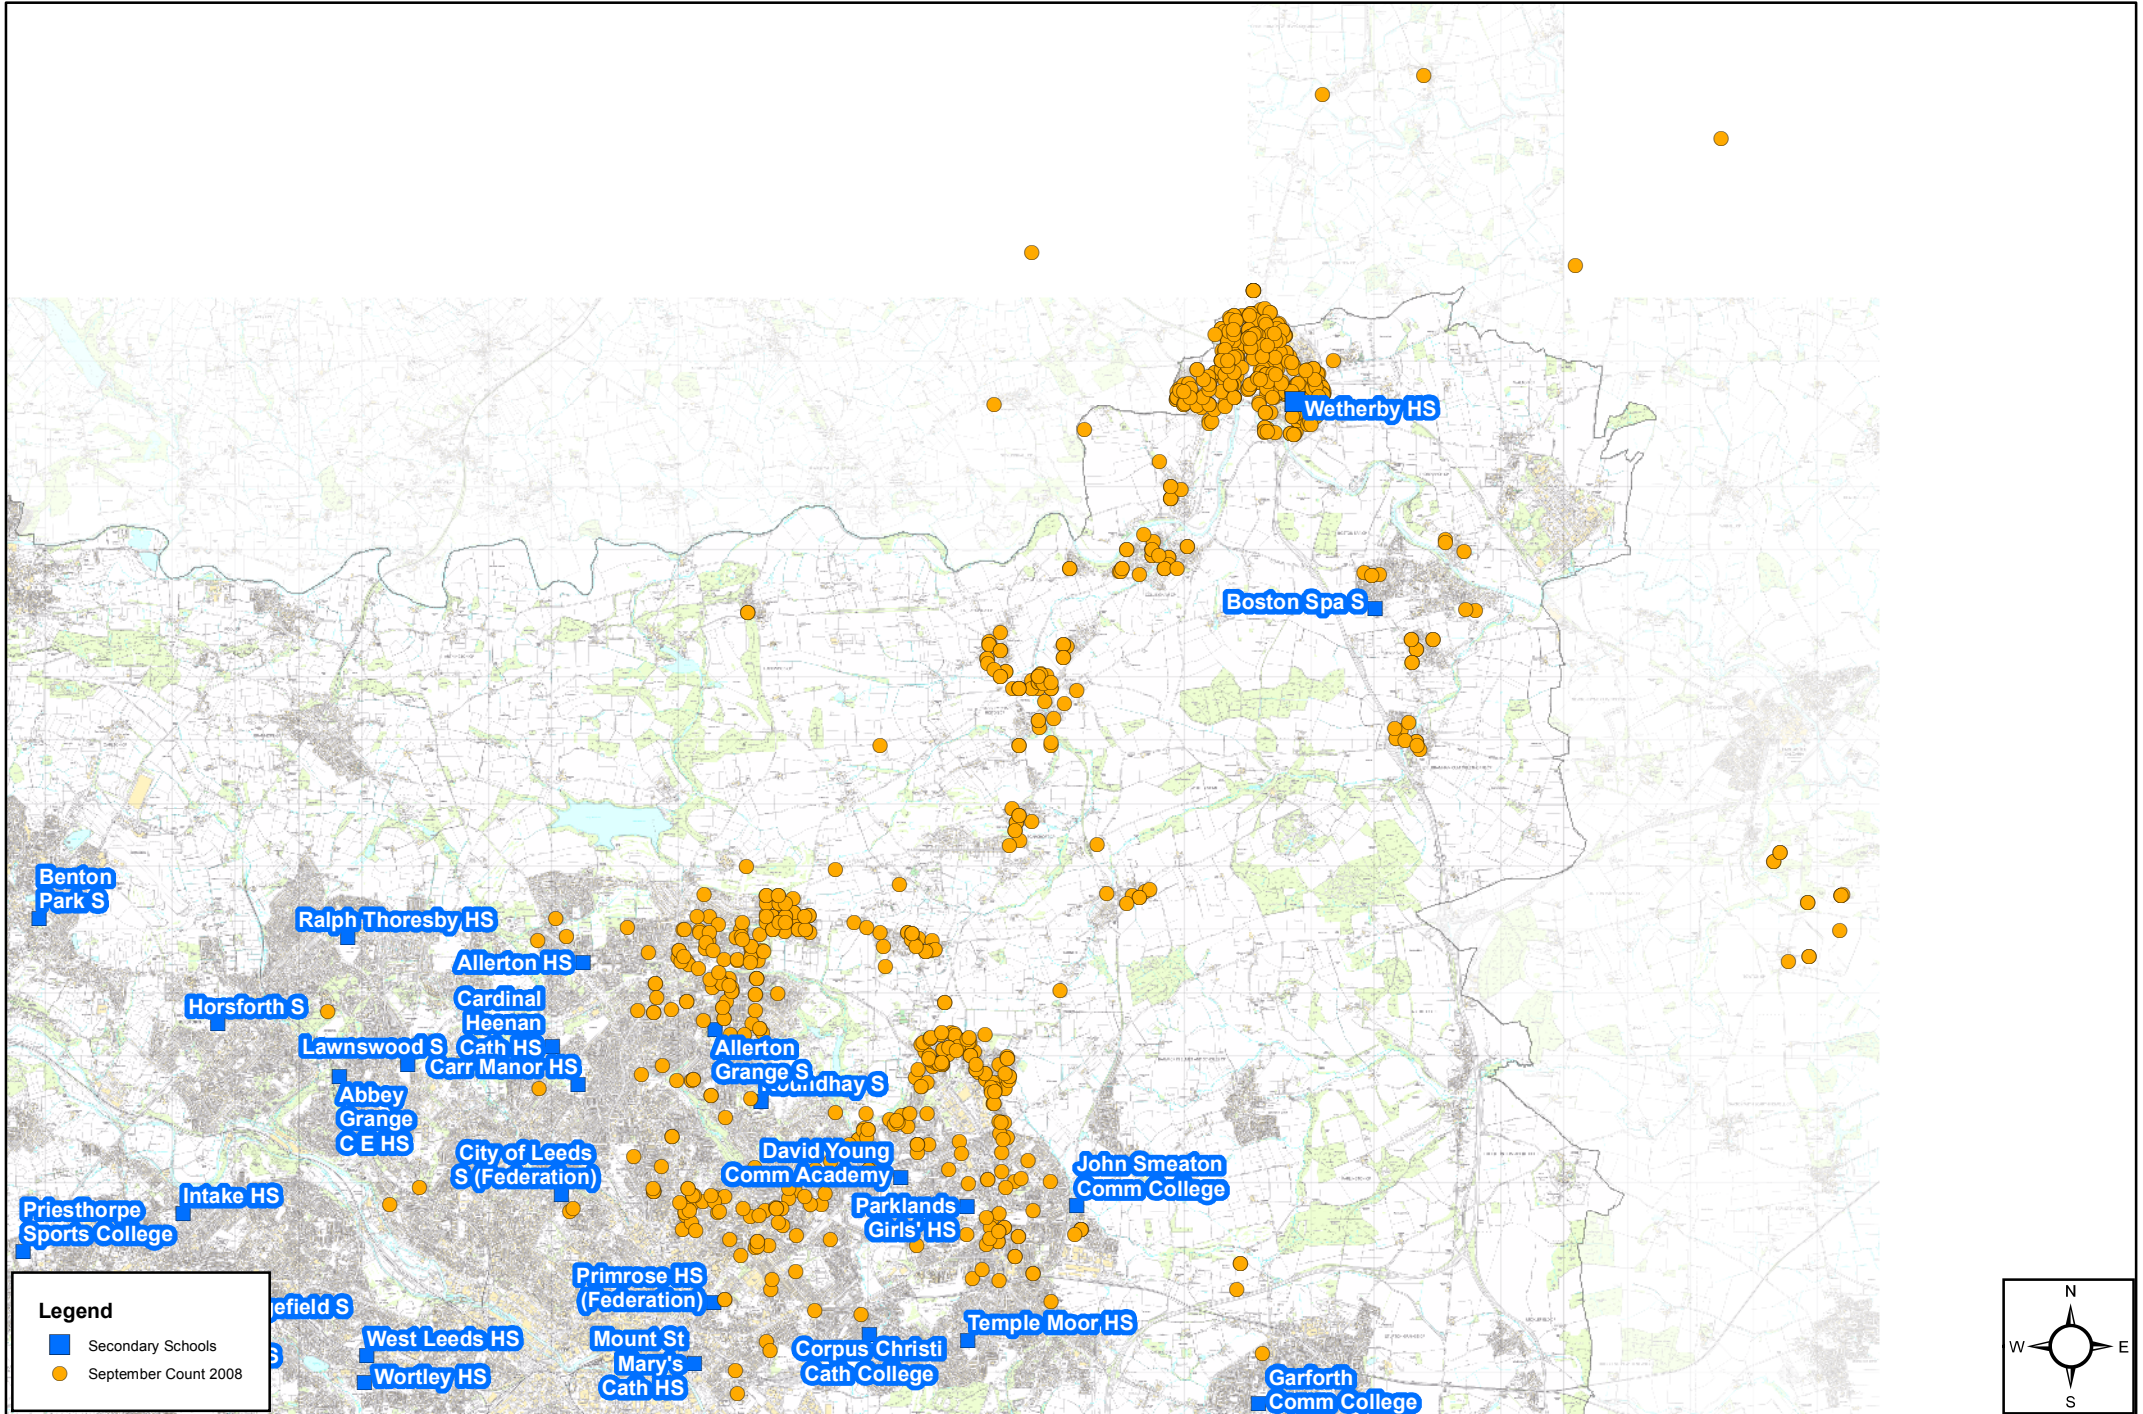

# Pupils Attending Wetherby HS (4111) (September Count 2008)

This map is based upon Ordnance Survey material with the permission of Ordnance Survey on behalf of the Controller of Her Majesty's Stationary office © Crown copyright. Unauthorised reproduction infringes Crown copyright and may lead to prosecution or civil proceedings. Leeds City Council 100019567 2008  
 This map is produced by the School Organisation Team, Education Leeds. For further information, please call 0113 224 3867  
 Thursday, December 11, 2008 15:24:08  
 G:\GIS\New Projects\School Organisation\Visual Basic Modules\081211 - September Count Mapping Secondary\SepCntSecondaryMaps\081211a.mxd